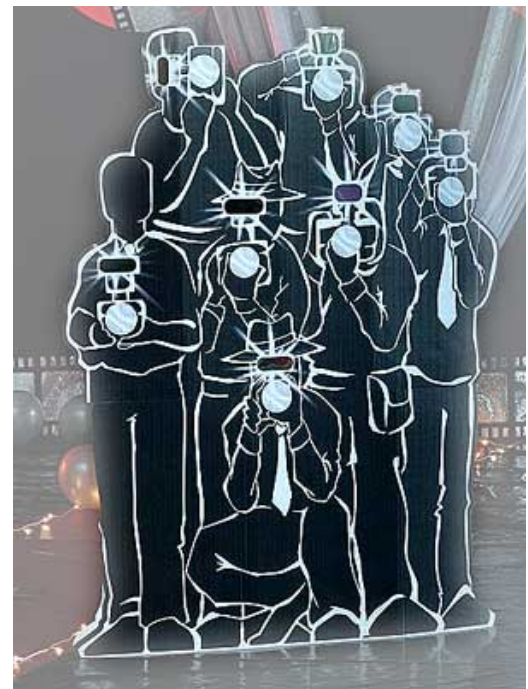

HOLLYWOOD THEME DECOR

8' Hollywood Sign, lighted on riser.
Giant Film reel props & star field gobos.

8-ft lighted glimmer star and star gobo field projected on wall

Entry arch with glimmer stars
Lit by stage light stand.

Hollywood Red Carpet Entry
with stations

Hollywood camera prop

Giant film reel décor

Film strips on black pipe & drape

MPI sign, Oscars & stars (Oscar centerpieces)

8-ft Hollywood Oscars

Theater Signs

Hollywood Backdrop & Photo Op

Hollywood Gobo w/Projector

Real Theater Sign 40x55

Paparazzi Standees, Life Size. Available with automatic strobe lights on cameras and motion detection.

Admission Ticket Liner for Entry Walkway

3-ft Lighted Clapper Sign

Dick Tracy Photo-Op

Lighted Entry Marquee (Customizable)

Entrance Prop Set (Customizable)

Film Reel Centerpiece

Film and Camera Gobos w/projector.

SkyRose Multi-beam Searchlight. Visible 5-10 miles!

Hollywood Hills Backdrop